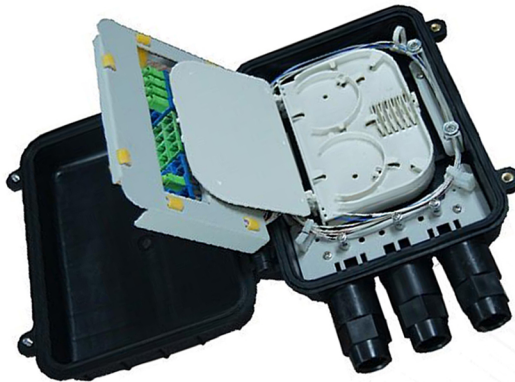

IP68 Splice Closure 3 Port

Our new outdoor fibre optic splice closure provides 3 fibre cable input / output round ports. Made from high-quality ABS plastic, with extremely robust mechanical seal.

SPECIFICATION:

- Dimension (cm): 28.5 x 20 x 9
- Weight (kg): 1.4
- Cable diameter in/output(mm): 8-14
- Cable entry ports: 1 in & 2 out
- Max. Capacity: 24 fibres

APPLICATIONS:

- Aerial hanger or wall-mounting
- Suitable for PLC splitters, 1x2~1x16
- Accepts SC, FC & LC adaptors