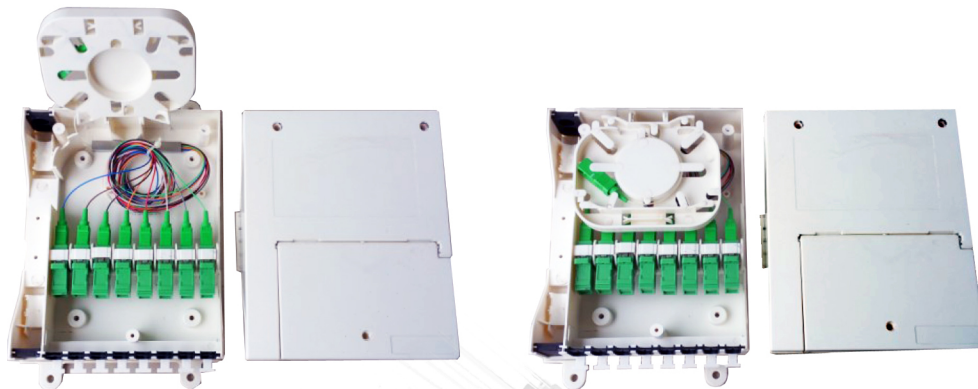

FTTH Fiber Optic Terminal Box 8F

SPECIFICATION

Function	Cable splicing distribution & PLC splitter distribution
Splitter type	Tube type splitter
Adaptor type	LC or SC
Max ratio	1:8
Splice tray Cores	8F
Splice tray quantity	1pc
Cable	Drop cable, standard indoor cable
Dimension	190*126*46mm
Optional accessory	PLC splitter, SC adaptor, LC duplex adaptor