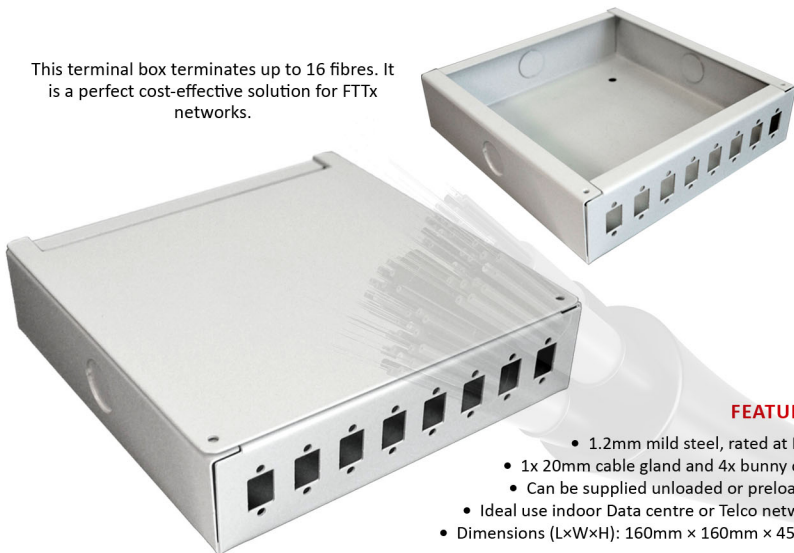

OPTiFab Breakout Wall Box 8 Port SC Simplex/LC Duplex

This terminal box terminates up to 16 fibres. It is a perfect cost-effective solution for FTTx networks.

FEATURES

- 1.2mm mild steel, rated at IP20
- 1x 20mm cable gland and 4x bunny clips
- Can be supplied unloaded or preloaded
- Ideal use indoor Data centre or Telco network
- Dimensions (L×W×H): 160mm × 160mm × 45mm