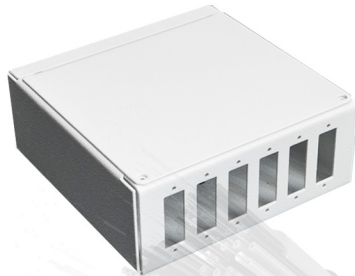

Breakout Wall Box - 6 Port LC Quad / SC Duplex

This terminal box terminates up to 12 fibres. It is a perfect cost-effective solution for FTTx networks. It features a solid construction, with adapter ports located on the outside edge for easy access.

FEATURES:

- 1.2mm mild steel, rated at IP20
- 1x 20mm cable gland and 4x bunny clips
- Can be supplied unloaded or preloaded
- Ideal use indoor Data centre or Telco network
- Dimensions (LxWxH): 110mm x 110mm x 45mm