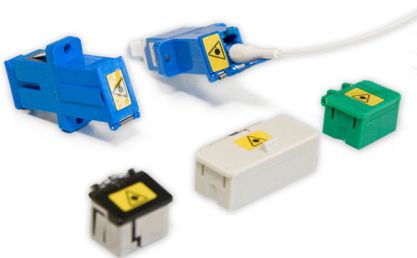

- LC Duplex and SC Duplex METAL Adapters

KEYSTONE ADAPTERS

Our fibre keystone modules support optical applications in bringing fibre to the desktop for both multimode and singlemode fibre installations. They are designed to snap directly into standard keystone faceplates, inserts, surface mount boxes and blank patch panels.

- LC, ST and SC varieties shown

SHUTTERED ADAPTERS

Our shuttered adapter range provides a combination of safety features for FTTH applications & telecommunication networks. The shuttered design ensures the adapter remains dust free, increasing reliability and performance.