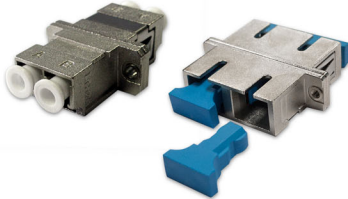

Bespoke Adapters

METAL ADAPTERS

We understand each customer might require unique specifications for their networking needs. We are happy to offer bespoke adapters in all configurations using different materials, such as metal for increased strength and durability.

- LC Duplex and SC Duplex METAL Adapters

KEYSTONE ADAPTERS

Our fibre keystone modules support optical applications in bringing fibre to the desktop for both multimode and singlemode fibre installations. They are designed to snap directly into standard keystone faceplates, inserts, surface mount boxes and blank patch panels.

- LC, ST and SC varieties shown

SHUTTERED ADAPTERS

Our shuttered adapter range provides a combination of safety features for FTTH applications & telecommunication networks. The shuttered design ensures the adapter remains dust free, increasing reliability and performance.