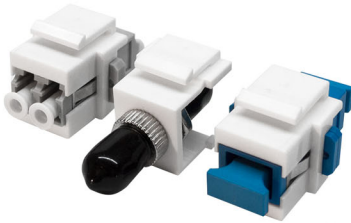

Bespoke Adapters

METAL ADAPTERS

We understand each customer might require unique specifications for their networking needs. We are happy to offer bespoke adapters in all configurations using different materials, such as metal for increased strength and durability.

- LC Duplex and SC Duplex METAL Adapters

KEYSTONE ADAPTERS

Our fibre keystone modules support optical applications in bringing fibre to the desktop for both multimode and singlemode fibre installations. They are designed to snap directly into standard keystone faceplates, inserts, surface mount boxes and blank patch panels.

- LC, ST and SC varieties shown

SHUTTERED ADAPTERS

Our shuttered adapter range provides a combination of safety features for FTTH applications & telecommunication networks. The shuttered design ensures the adapter remains dust free, increasing reliability and performance.