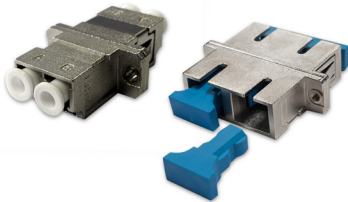

Bespoke Adapters

METAL ADAPTERS

We understand each customer might require unique specifications for their networking needs. We are happy to offer bespoke adapters in all configurations using different materials, such as metal for increased strength and durability.

- LC Duplex and SC Duplex METAL Adapters

KEYSTONE ADAPTERS

Our fibre keystone modules support optical applications in bringing fibre to the desktop for both multimode and singlemode fibre installations. They are designed to snap directly into standard keystone faceplates, inserts, surface mount boxes and blank patch panels.

- LC, ST and SC varieties shown

SHUTTERED ADAPTERS

Our shuttered adapter range provides a combination of safety features for FTTH applications & telecommunication networks. The shuttered design ensures the adapter remains dust free, increasing reliability and performance.