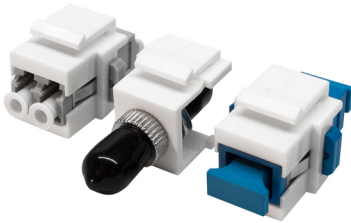

Bespoke Adapters

METAL ADAPTERS

We understand each customer might require unique specifications for their networking needs. We are happy to offer bespoke adapters in all configurations using different materials, such as metal for increased strength and durability.

- LC Duplex and SC Duplex METAL Adapters

KEYSTONE ADAPTERS

Our fibre keystone modules support optical applications in bringing fibre to the desktop for both multimode and singlemode fibre installations. They are designed to snap directly into standard keystone faceplates, inserts, surface mount boxes and blank patch panels.

- LC, ST and SC varieties shown

SHUTTERED ADAPTERS

Our shuttered adapter range provides a combination of safety features for FTTH applications & telecommunication networks. The shuttered design ensures the adapter remains dust free, increasing reliability and performance.