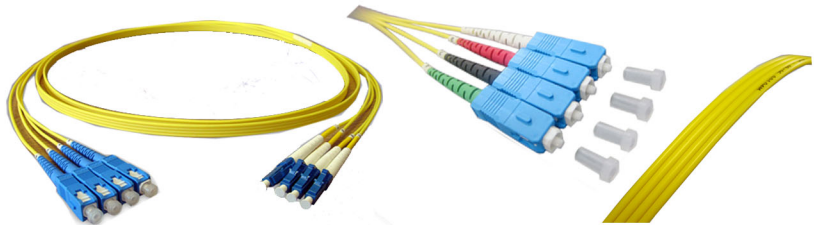

## Quadplex Patch Cord

OPTIFab Quadplex patch cords are the perfect solution for quad-core applications. Available in both single-mode and multi-mode fibre types, the OPTIFab Quadplex Patch cord is made to the same high standards and specifications as our simple and duplex patch cords.

### QUADPLEX PATCH CORD FEATURES

- Quad-core patch cord/pre-term solution
- Available with OS1/2 single-mode and OM1/2/3/4 multi-mode fibre
- Compatible with ALL OPTIFab Connectors
- Connectors clearly labelled
- Colour coded boots available
- Choice of cable colour and length